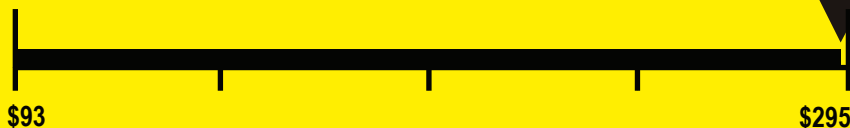

ENERGYGUIDE

Water Heater - Electric
Tank Size (Storage Capacity): 27 gallons

AMERICAN STANDARD
WATER HEATERS
Model EN-30L-6

Estimated Yearly Energy Cost

$293

Cost Range of Similar Models